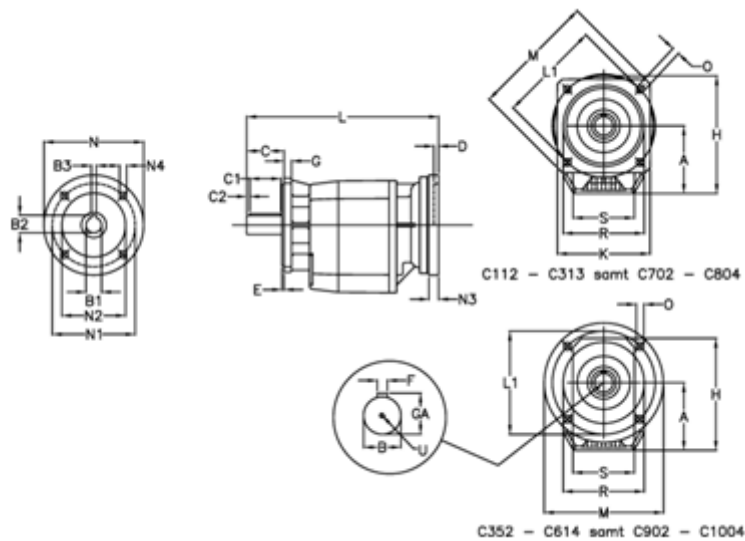

Article number: 40600700632455

Description: Helical gearbox
C702F-6,3-P160B5

Measures

A = 208.0	D = 6.0	L1 = 300	R = 262
B = 60	E = 5	M = 350	S = 250
B1 = 42	F = 18	N = 350	U = M20x42
B2 = 45.3	G = 17	N1 = 300	
B3 = 12	GA = 64.0	N2 = 250	
C = 120	H = 358.0	N3 = 23	
C1 = 90	K = 300	N4 = 18	
C2 = 15	L = 575.0	O = 18.0	